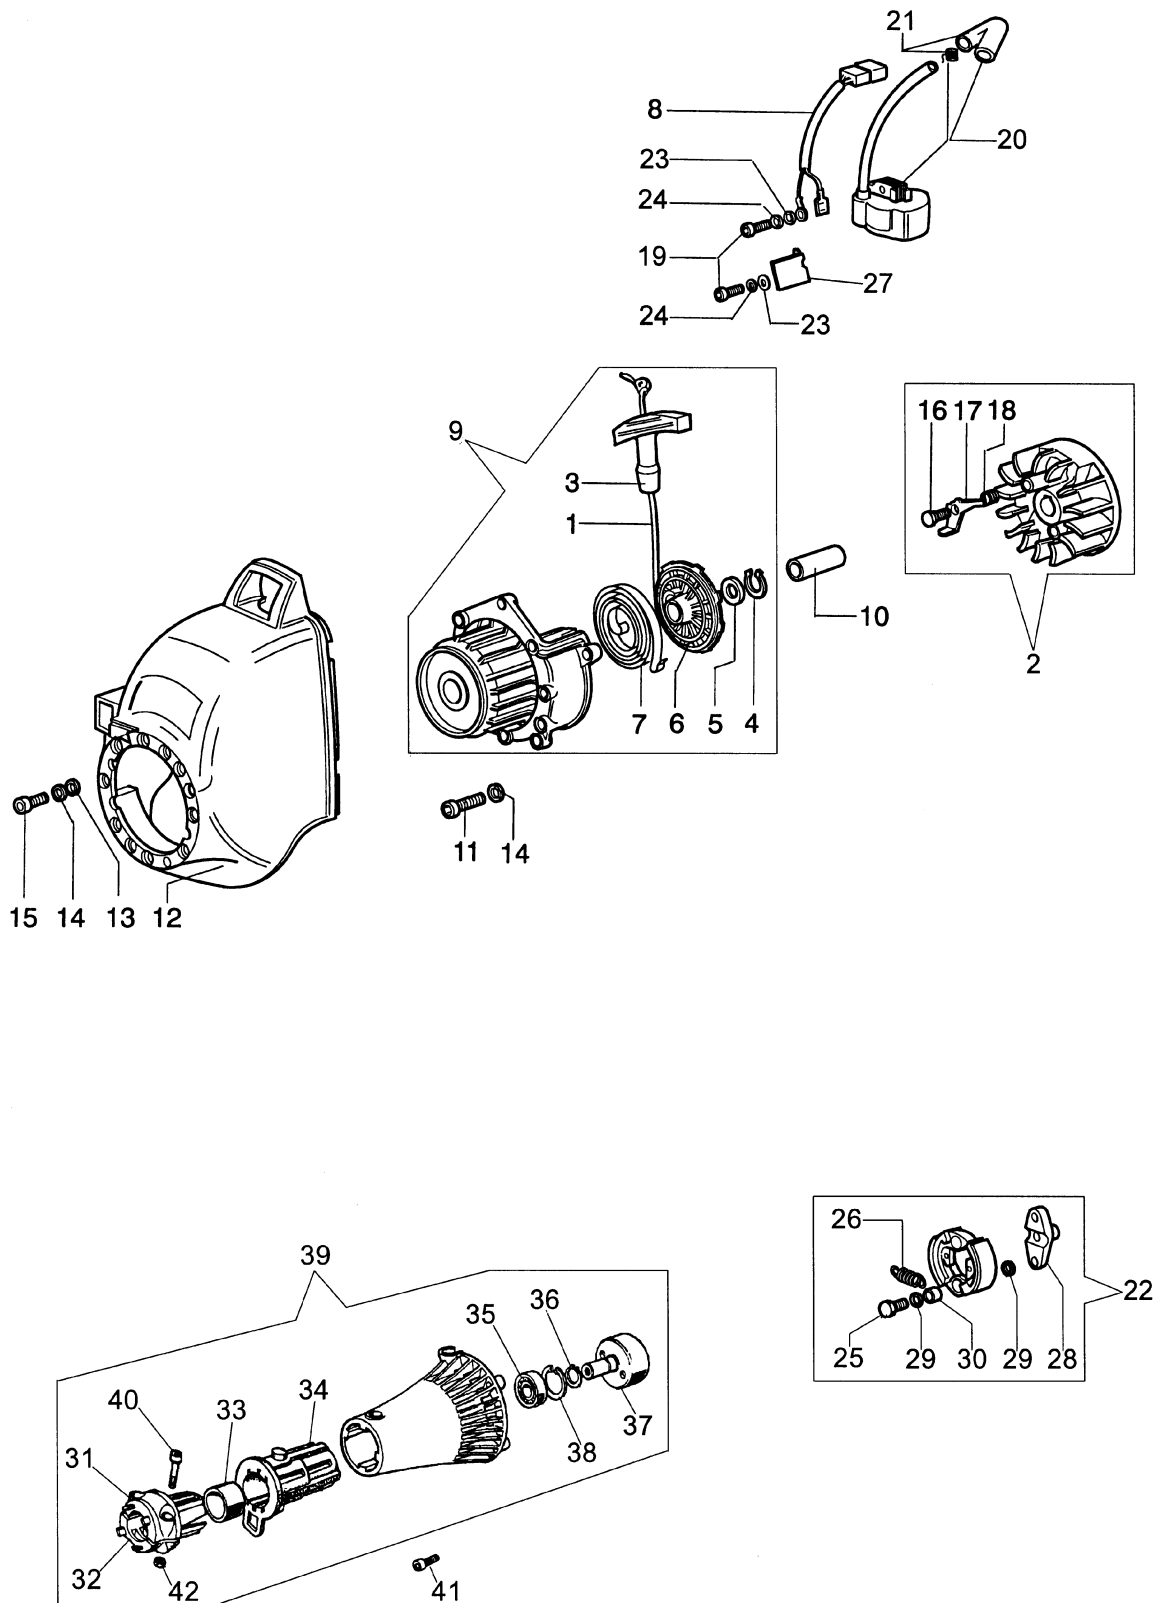

Ref.Nu	Qty	Part number	Description	Validity from	Validity till	Notes	Bulletin
1	1	3960067AR	Screw				
2	1	4161570R	Short block				
3	1	4098683R	Washer				
4	1	4160026R	Plug				
5	4	3819006R	Washer				
6	4	3801015R	Screw				
7	1	61010001R	Cover				
8	2	3916005R	Washer				
9	1	61010005	Muffler cover				
10	2	3806028	Screw				
11	1	4095211R	Plate				
12	1	61010011	Gasket				
13	1	072700048R	Piston ring Ø34				
14	2	3801010R	Screw				
15	2	4160025R	Ring				
16	1	4161030B	Piston assy Ø34				
17	1	3055101	Spark plug				
18	1	4098232R	Key				
19	1	3064005AR	Washer				
20	1	3024010R	Snap ring				
21	1	3037026R	Thrust bearing				
22	1	4161599R	Connecting rod				
23	1	4160479R	Crankshaft				
24	1	61010012R	Muffler				
25	1	3034003R	Bearing				
26	2	3025019	Ring				
27	1	3035023R	Bearing				
28	1	4160124R	Washer				
29	1	3050030R	Seal ring				