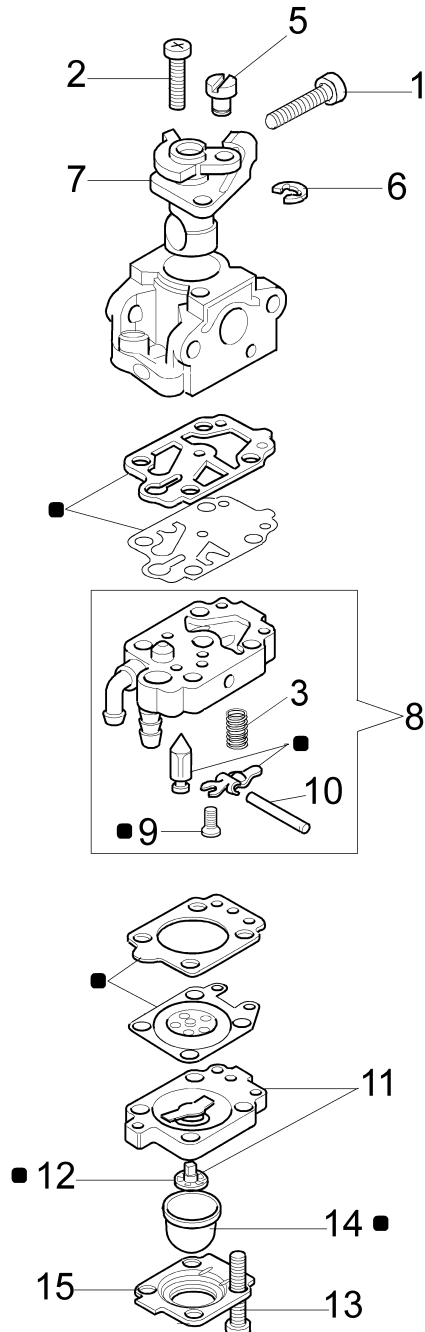

Ref.Nu	Qty	Part number	Description	Validity from	Validity till	Notes	Bulletin
1	1	61162017A	Air filter kit				BT3-073-03/07
2	1	61010004	Stand				
3	3	3918010R	Washer				
4	3	3960057R	Screw				
5	1	61160014AR	Air filter				BT3-073-03/07
6	1	4161438	Gasket				
7	2	3801047	Screw				
8	1	4162256BR	Insulator				
9	1	61030112BR	Gasket				
10	2	3801012	Screw				
11	2	3833073R	Washer				
12	1	4162297R	Tube				
13	1	4098377R	Band				
14	1	4162316R	Tube				
15	1	3059002	Band				
16	1	4162270A	Fittings				
17	1	4162268R	Bushing				
18	1	4098658AR	Breather valve				
19	1	4151258R	Complete cap				
20	1	4100308AR	Gasket				
21	1	4162296	Tube				
22	3	3801010R	Screw				
23	1	094600450R	Fuel filter				
24	1	61032026R	Complete tank				
25	1	61010002	Support				
26	3	3918005	Washer				
27	3	3819006R	Washer				
28	1	2318394R	Carburetor		SN 9022521829		BT3-123-07/13
29	1	3049040	O-ring		SN 9022521829		BT3-123-07/13
30	1	61150025R	Bracket		SN 9022521829		BT3-123-07/13
31	1	61010030B	Carburetor kit		SN 9022521829		BT3-123-07/13
32	1	2318394R	Carburetor	SN 9022521830			BT3-123-07/13
33	1	2318395R	Gasket set	SN 9022521830			BT3-123-07/13

■ 4 KIT RIPARAZIONE
REPAIR KIT