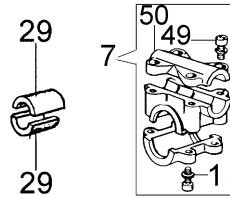

(2° Serie / 2nd series)

32

(1° Serie / 1st series)