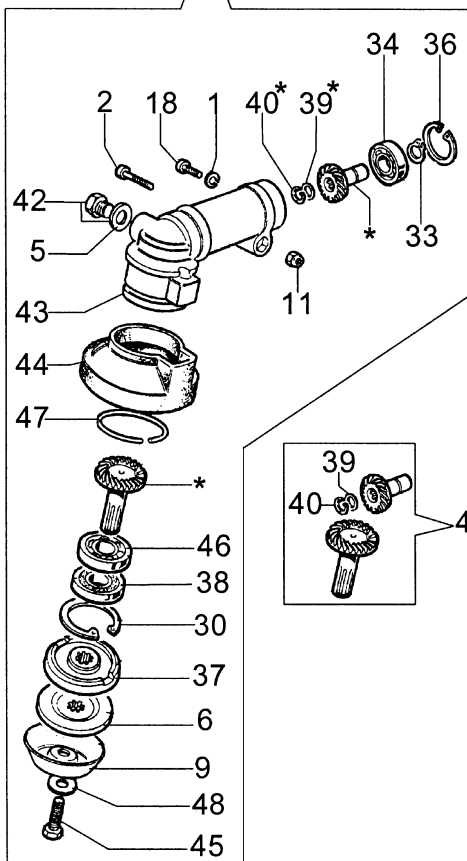

(2° Serie / 2nd series)

32

(1° Serie / 1st series)