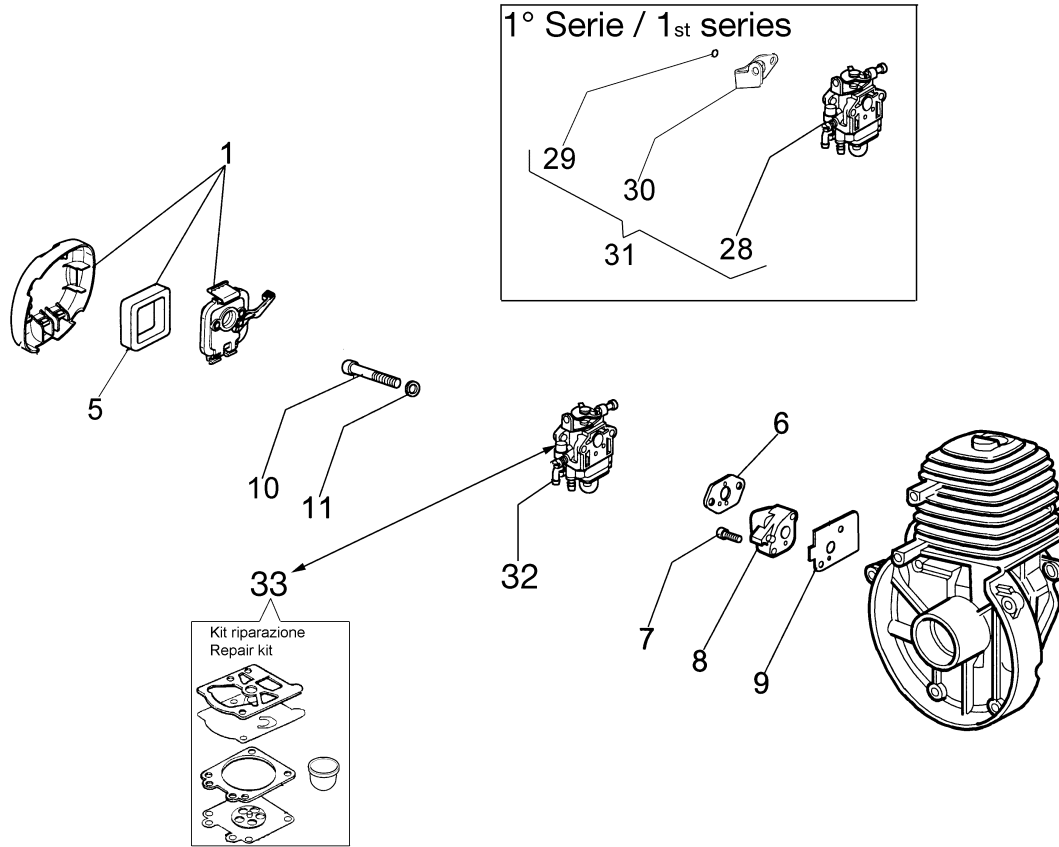

(2° Serie / 2nd series)

32

(1° Serie / 1st series)

Ref.Nu	Qty	Part number	Description	Validity from	Validity till	Notes	Bulletin
1	2	3819006R	Washer				
2	1	3801015R	Screw				
3	1	61170132R	Grommet				
4	1	4160262B	Knob				
5	1	4179141R	Washer				
6	1	4160005R	Flange				
7	1	074000183AR	Clamp	06/2011			BT3-109-04/11
8	1	3960021	Screw				
9	1	4100456R	Guard				
10	1	4160011R	Tube Ø26		SN 9022521605		BT3-123-07/13
11	3	3914003R	Nut				
12	1	2317021R	Switch				
13	1	4138358R	Button				
14	1	4138360R	Spring				
15	1	4174246AR	Lever				
16	1	4174245CR	Throttle lever				
17	1	4138361R	Spring				
18	1	3801008R	Screw				
19	1	4100098BR	Spring				
20	2	3960029	Screw				
21	2	3801016R	Screw				
22	1	61040140R	Knob				
23	1	4174187DR	Handlebar				
24	1	61040131R	Handle				
25	1	4161439A	Throttle cable				
26	1	4161440AR	Cable				
27	1	4161477AR	Handlebar				
28	1	62030042R	Drive shaft				
29	2	072700082R	AV-mount				
30	1	3025021R	Ring				
31	1	4138359R	Button				
32	1	4160012AR	Kegelradantrieb Ø26				
33	1	3024010R	Snap ring				
34	1	3035005R	Bearing				
35	1	4161619R	Band				
36	1	3025018R	Ring				
37	1	4160004BR	Flange				
38	1	3035012R	Bearing				
39	1	4138311A	Ring				
40	1	3025009	Ring				
41	1	4160139	Bevel gear set				
42	1	4138428	Cap				
43	1	4160338R	Gear case				
44	1	4162177AR	Guard				
45	1	3806069R	Screw				
46	1	094000006R	Bearing				
47	1	4162178	Spring				
48	1	3916008R	Washer				
49	2	3801013R	Screw				
50	1	072700264CR	Clamp	06/2011			BT3-109-04/11
51	1	4160011R	Tube Ø26		SN 9022521606		BT3-123-07/13