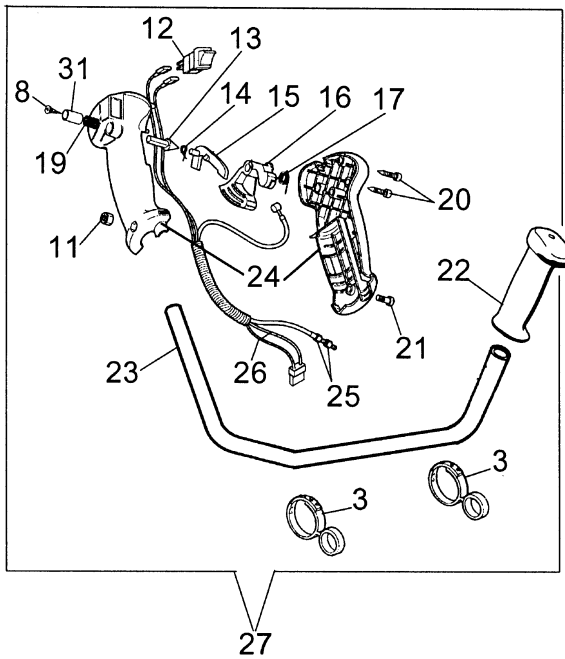

(2° Serie / 2nd series)

32

(1° Serie / 1st series)